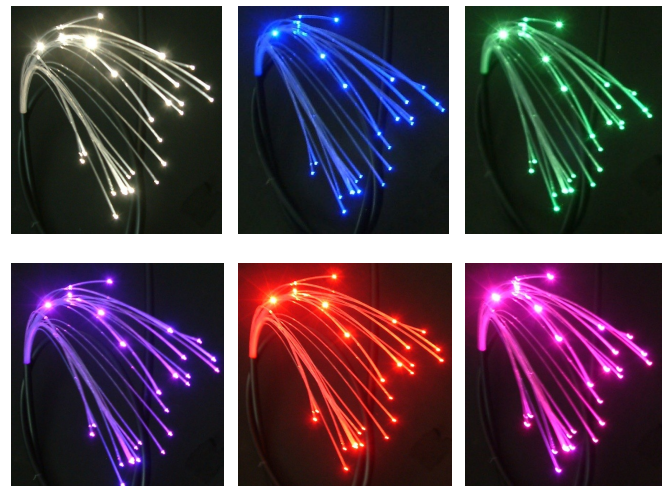

Fibre Optic Stars

Stretch Ceilings is proud to offer the latest in fibre optic lighting solutions to provide the ultimate in mood and starry sky effects.

Solid experience and product awareness in Stretch Ceiling Lighting allows us a unique insight into what is best suited to be installed through the Stretch Ceiling material, with no effect on ceiling life expectancy.

We have developed fibre ends with the most secure ceiling termination heads (1.5 to 7.0mm), which do not adversely affect the membrane's appearance or capabilities.

Stretch Ceilings new unique systems is fitted with the following characteristics:

- Long life compact light source LED powered unit far superior to the quickly becoming obsolete hot halide or tungsten halogen lamps prone to premature failure
- No fan or colour wheel motor noise, cool operation
- Single unit power supply with low running cost
- Combinations of fibre optics produce 'near and far' star effects
- Fibre density tailored to suit your individual requirements with multiple units in sync via DMX
- 3 cycle speeds with 7 colours; white, red, orange, jade, green, cyan, and blue, or set on any colour desired
- PMMA Megalon sheathed fibre optics with bespoke harness preventing light spill
- Various fibre lengths available (up to 12.7m)