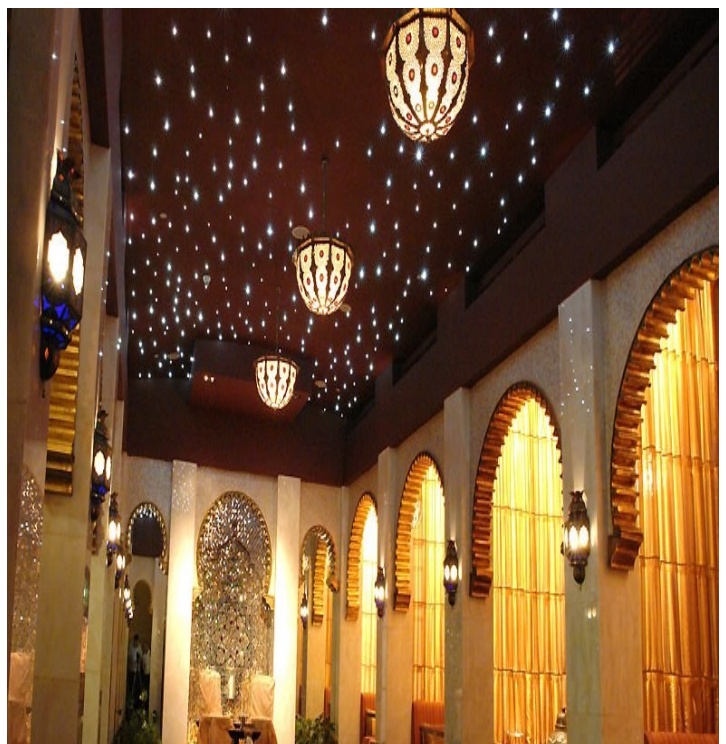

Fibre Optic Stars

Stretch Ceilings is proud to offer the latest in fibre optic lighting solutions to provide the ultimate in mood and starry sky effects.

Solid experience and product awareness in Stretch Ceiling Lighting allows us a unique insight into what is best suited to be installed through the Stretch Ceiling material, with no effect on ceiling life expectancy.

- Long life compact light source LED powered unit far superior to the quickly becoming obsolete hot halide or tungsten halogen lamps prone to premature failure
- No fan or colour wheel motor noise, cool operation
- Single unit power supply with low running cost
- Combinations of fibre optics produce 'near and far' star effects
- Fibre density tailored to suit your individual requirements with multiple units in sync via DMX
- 3 cycle speeds with 7 colours; white, red, orange, jade, green, cyan, and blue, or set on any colour desired
- PMMA Megalon sheathed fibre optics with bespoke harness preventing light spill
- Various fibre lengths available (up to 12.7m)